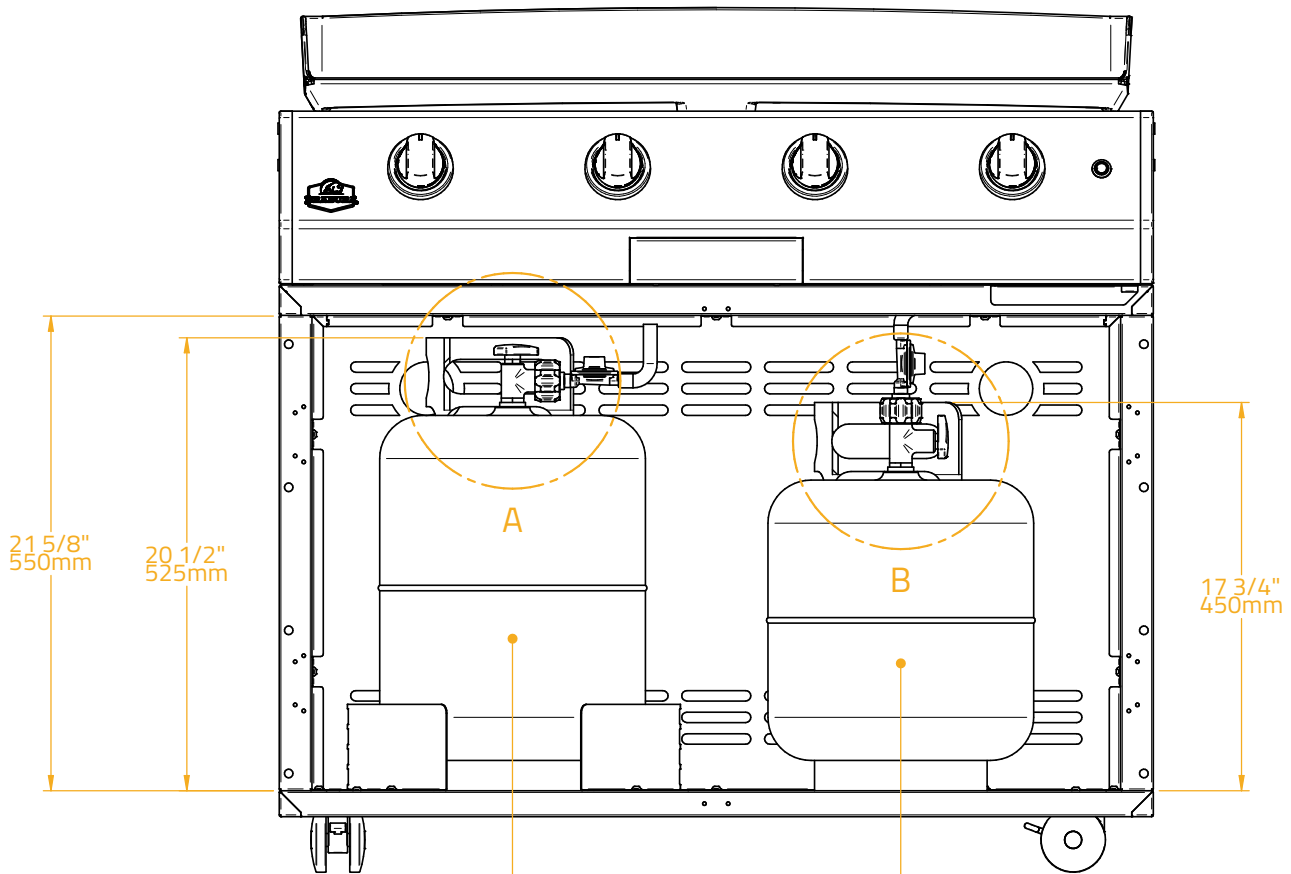

GAS CONNECTION on CART

Brabura L CLASS Griddle + Cart

CART-INSTALLATION LP TANK - GAS CONNECTION

LATERAL GAS CONNECTION
Max Height: 20 1/2" -- 525 mm

TOP GAS CONNECTION
Max Height: 17 3/4" -- 450 mm

DETAIL A