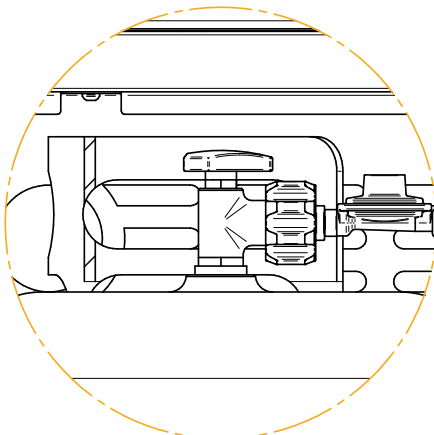

GAS CONNECTION on CART

Brabura L CLASS Griddle + Cart

CART-INSTALLATION LP TANK - GAS CONNECTION

LATERAL GAS CONNECTION
Max Height: 20 1/2" -- 525 mm

TOP GAS CONNECTION
Max Height: 17 3/4" -- 450 mm

DETAIL A