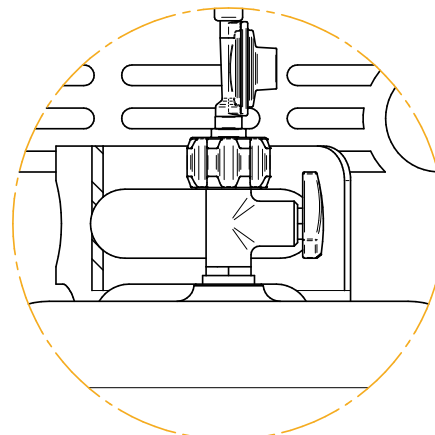

GAS CONNECTION on CART

Brabura L CLASS Griddle + Cart

CART-INSTALLATION LP TANK - GAS CONNECTION

LATERAL GAS CONNECTION
Max Height: 20 1/2" -- 525 mm

TOP GAS CONNECTION
Max Height: 17 3/4" -- 450 mm

DETAIL A