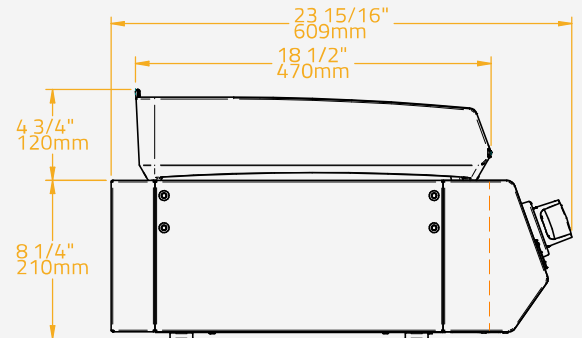

WARRANTY

Cooking Plate	15 years
Chassis	15 years
Burners	15 years
Rest of Components	15 years