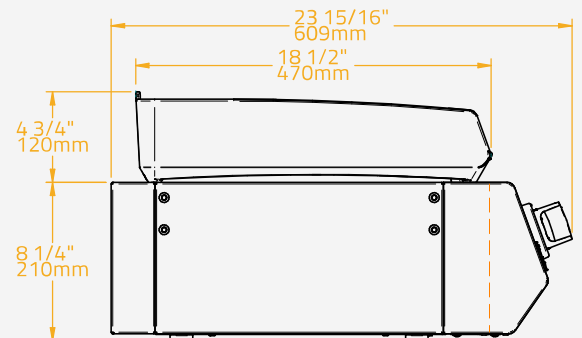

WARRANTY

Cooking Plate	15 years
Chassis	15 years
Burners	15 years
Rest of Components	15 years