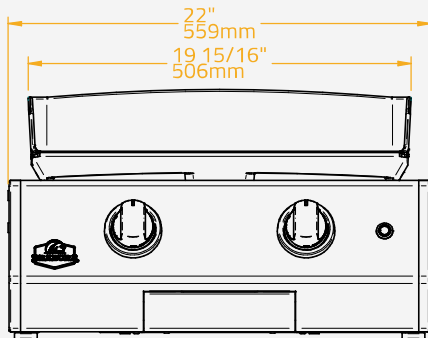

WARRANTY

Cooking Plate	15 years
Chassis	15 years
Burners	15 years
Rest of Components	15 years