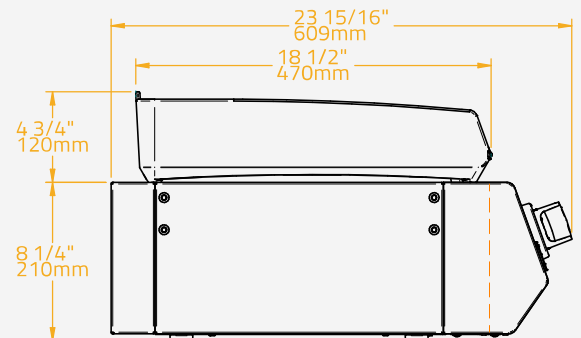

WARRANTY

Cooking Plate	15 years
Chassis	15 years
Burners	15 years
Rest of Components	15 years