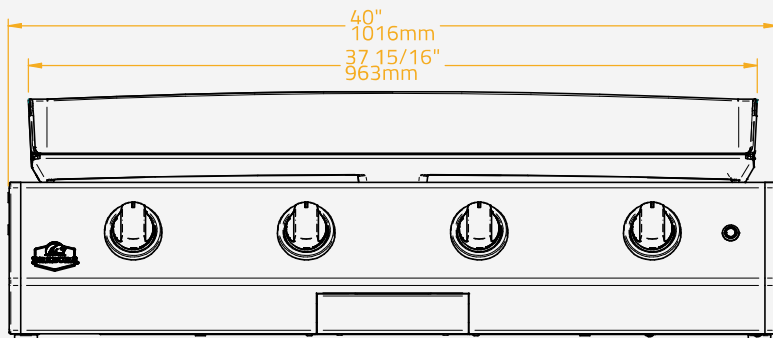

WARRANTY

Cooking Plate	15 years
Chassis	15 years
Burners	15 years
Rest of Components	15 years