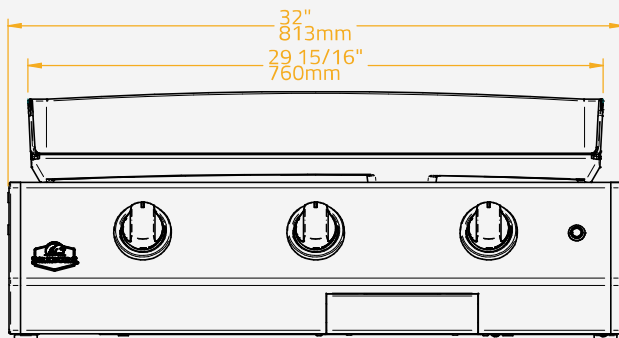

WARRANTY

Cooking Plate	15 years
Chassis	15 years
Burners	15 years
Rest of Components	15 years