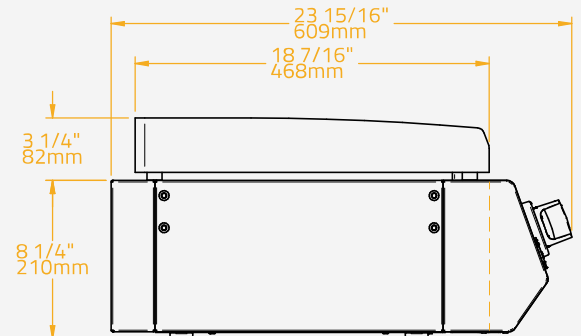

WARRANTY

Cooking Plate	15 years
Chassis	15 years
Burners	15 years
Rest of Components	15 years