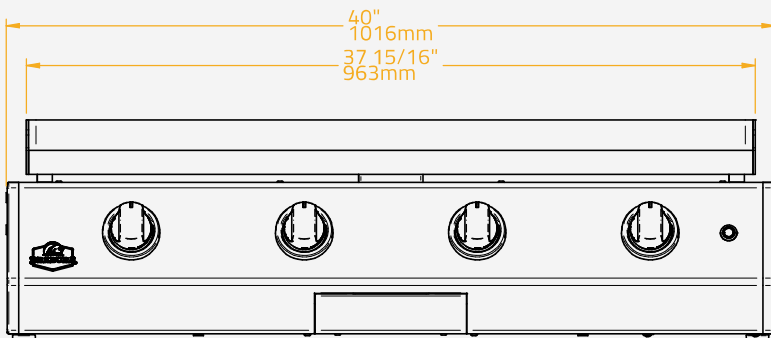

WARRANTY

Cooking Plate	15 years
Chassis	15 years
Burners	15 years
Rest of Components	15 years