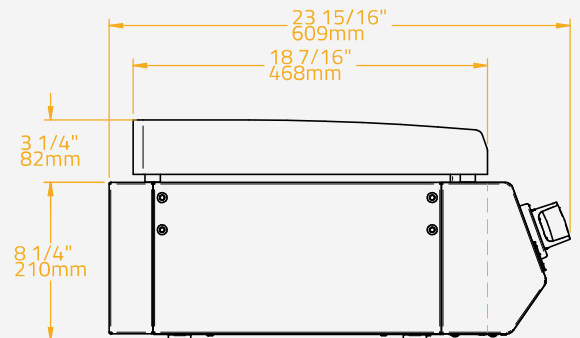

WARRANTY

Cooking Plate	15 years
Chassis	15 years
Burners	15 years
Rest of Components	15 years