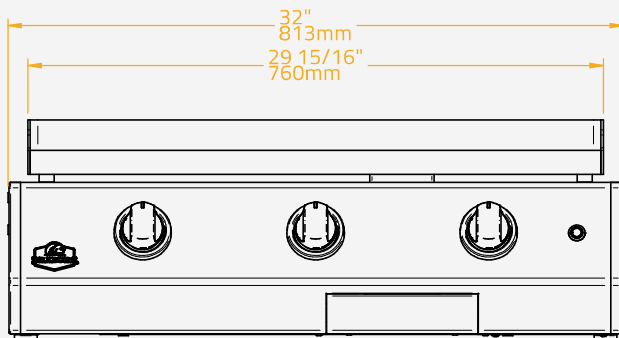

WARRANTY

Cooking Plate	15 years
Chassis	15 years
Burners	15 years
Rest of Components	15 years