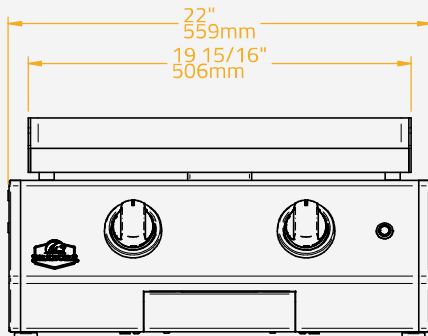

WARRANTY

Cooking Plate	15 years
Chassis	15 years
Burners	15 years
Rest of Components	15 years