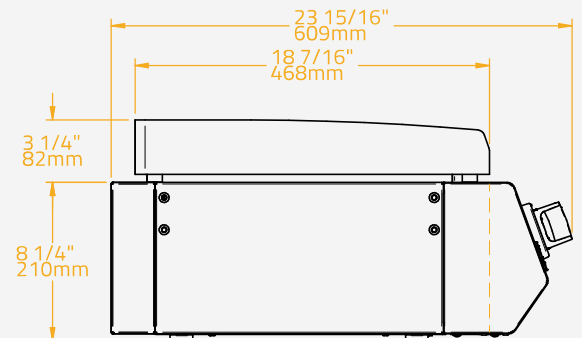

WARRANTY

Cooking Plate	15 years
Chassis	15 years
Burners	15 years
Rest of Components	15 years