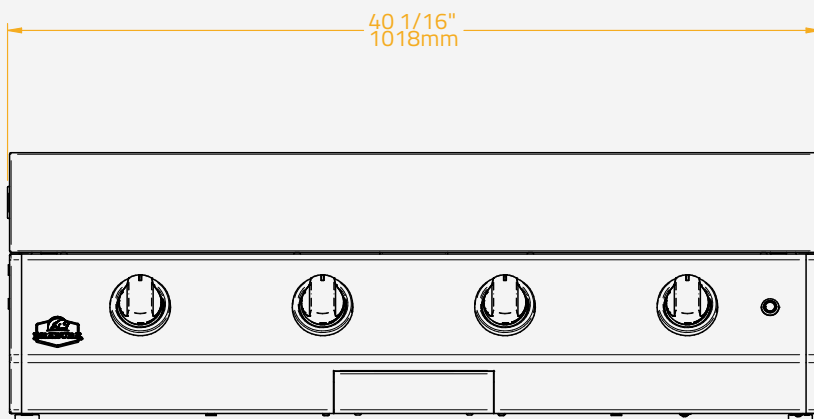

WARRANTY

Body	5 years
Components	5 years