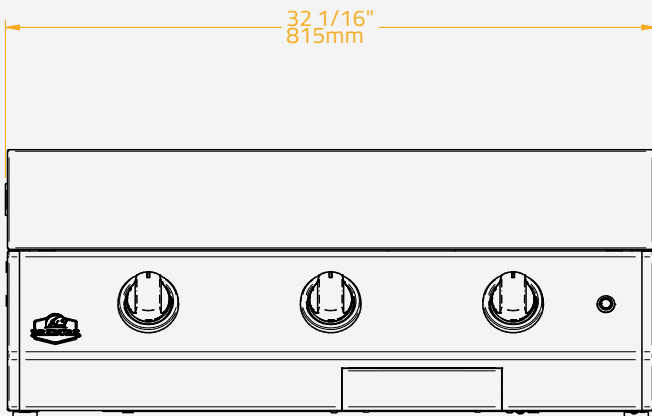

WARRANTY

Body	5 years
Components	5 years