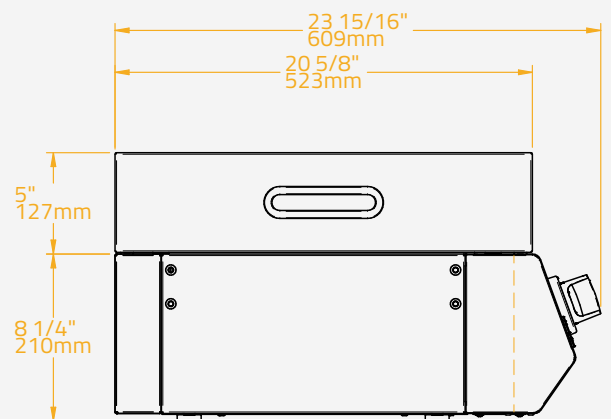

WARRANTY

Body	5 years
Components	5 years