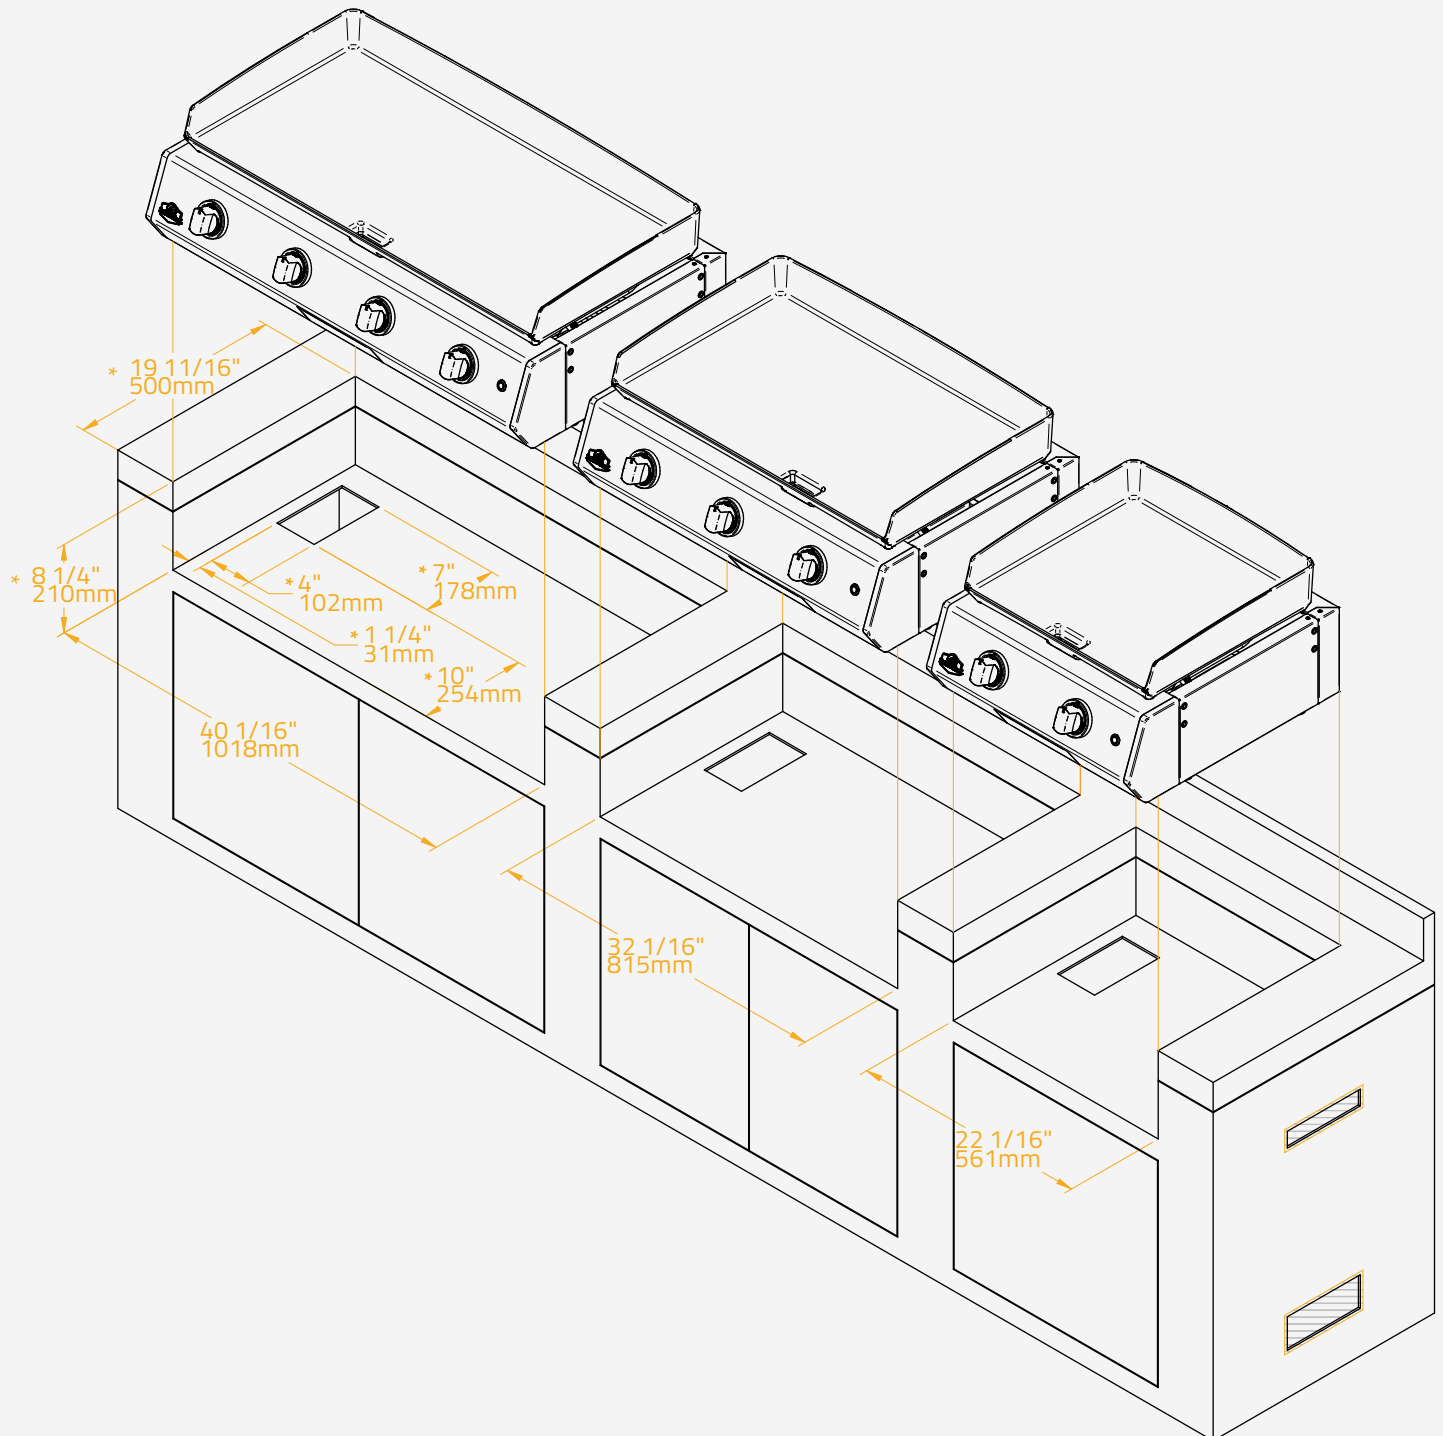

STANDARD CUTOUT DIMENSIONS

Brabura L CLASS

STANDARD CUTOUT DIMENSIONS - Installation in a built-in enclosure constructed of non-combustible materials

* Dimensions for Brabura L Class 20, 30 and 40

BRABURA
GRILLS